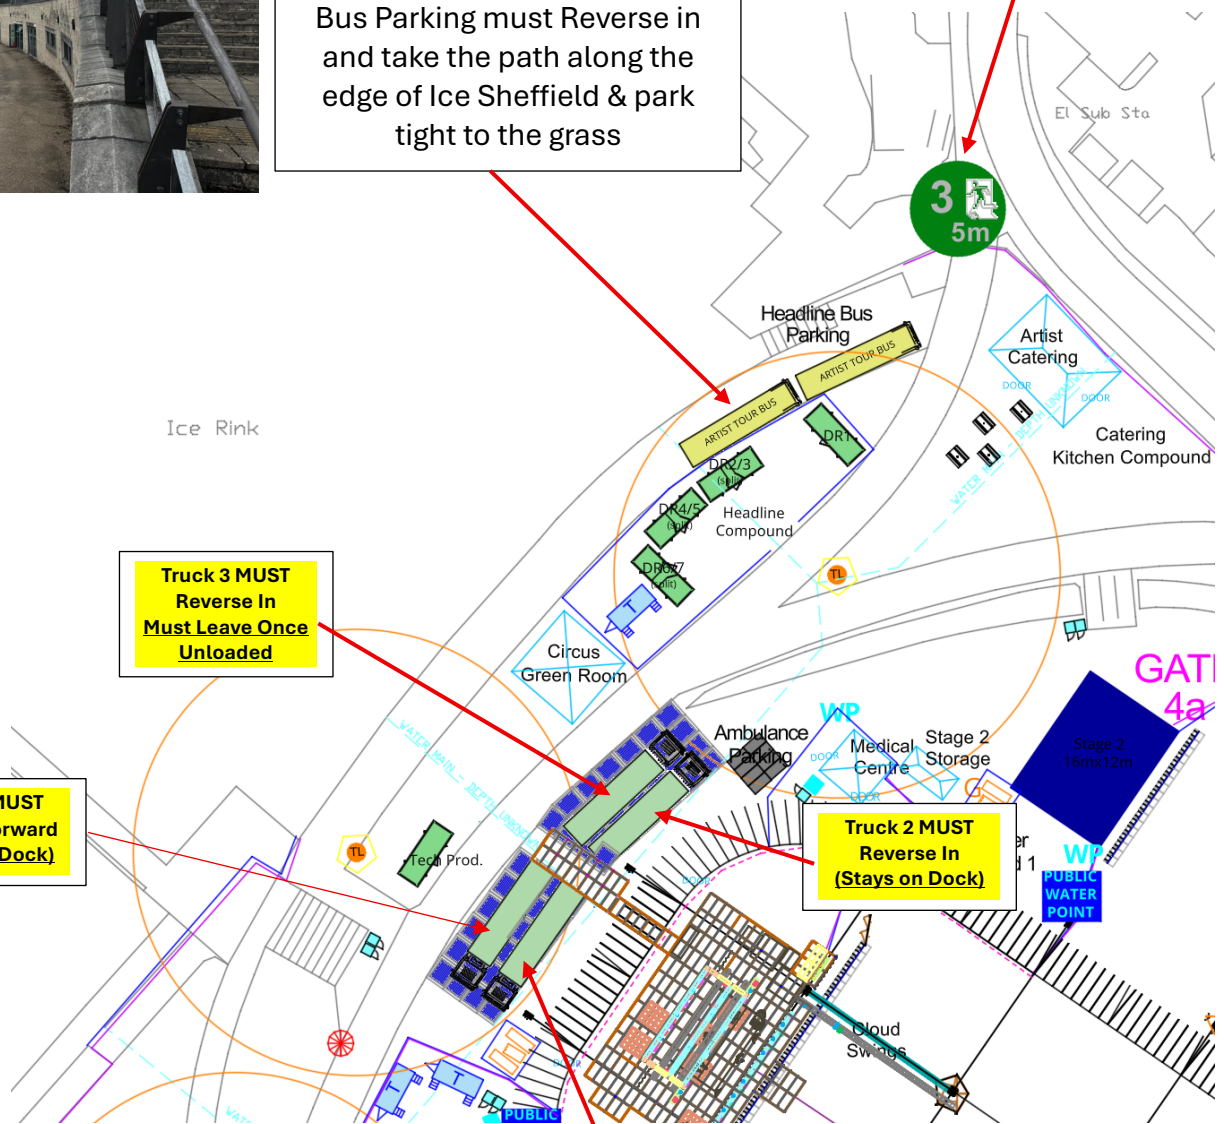

# Rock n Roll Circus Parking Map

You Will need to use Gate 3 off of Terry Street to access the parking (W3W: [script.piper.senses](https://www.w3w.com/script.piper.senses))

Bus Parking must Reverse in and take the path along the edge of Ice Sheffield & park tight to the grass

**Truck 3 MUST Reverse In Must Leave Once Unloaded**

**Truck 1 MUST Drive In Forward (Stays on Dock)**

**Truck 2 MUST Reverse In (Stays on Dock)**

**In House Truck**